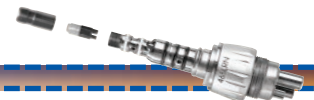

CLRBLU-SYS

Gemini Series High Speed Handpieces

- Replacement handpieces are completely compatible and interchangeable with the originals for just a fraction of the price

For Kavo Bella Toque

- W-KBTFOPB (Fiber Optic)
- W-KBTPB (Non Fiber Optic)

For Kavo Super Torque

- W-KSTFOPB (Fiber Optic)
- W-KSTPB (Non Fiber Optic)

For NSK Alpha Air/Kinetic Viper

- G-VSFOPB (Standard Fiber Optic)
- G-VSPB (Standard Non Fiber Optic)

For Midwest Tradition

- G-MWTFOPB (Push Button Fiber Optic)
- G-MWTPB (Push Button Non Fiber Optic)
- G-MWTFO (Standard Fiber Optic)
- G-MWT (Standard Non Fiber Optic)

LED Coupler for Kavo Multiflex

- Better, safer light
- Lasts 20 times longer than halogen

W-K6PQDS-LED

LED Conversion Kit for Kavo Multiflex Couplers

- Convert a coupler to better, safer, longer-lasting LED light
- It's as easy as changing the bulb!

W-KB-LEDKT

Kavo Friction Grip Push Button Head

- Replaces Kavo 80LD
- Completely compatible and interchangeable with original

KL80

See Price List for additional new turbines and accessories (e.g., end caps, wrenches)!